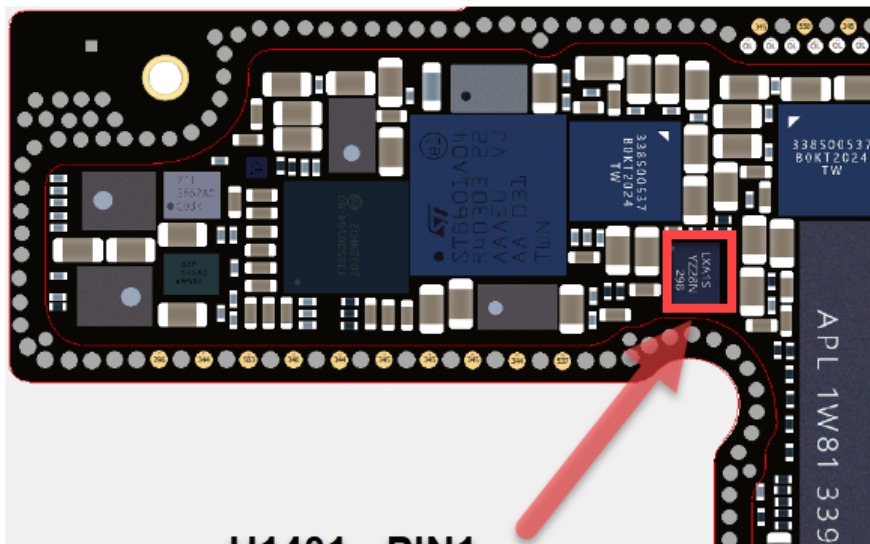

iPhone
XS MAX

LOGIC EEPROM

U1401 - PIN1

Lynx